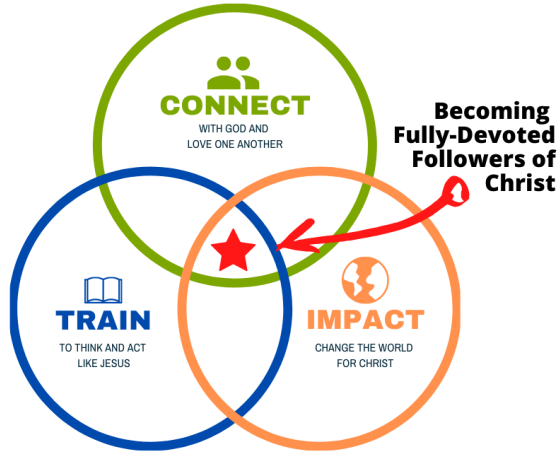

Discipleship Life

Items are shown to be related to Core Values by colour:

CONNECT or **

TRAIN or **

IMPACT or **

THIS FIRST:

- Welcome Meeting
- Water Baptism
- **First Steps** **

NEXT:

- **Life in the Spirit** **
- **Learning to Serve** **
- **Giving**
- **Serving** **

KEEP GOING:

- Membership
- **CP Group** **
- **Ministry Team** **
- **Serve the Community** **

CHALLENGE:

- **Learning to Lead** **
- Leadership Development ** ** **
- **CP Leadership** **
- **Ministry Leadership** **

ONGOING DISCIPLINES:

- Prayer ** **
- Personal Bible Study ** **
- Church Attendance ** **
- Hospitality ** **